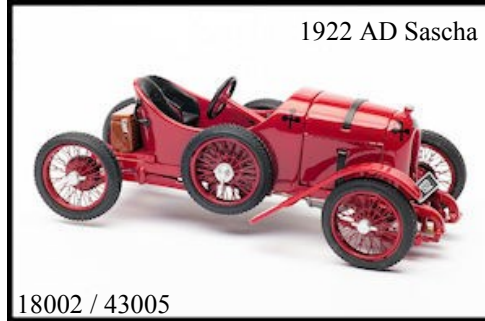

# Ferdinand Porsche Museum Exclusive Models

1:18 Scale All Plastic Hand-Built Models Featuring Detailed Interiors, Engines and Steering. Museum Display Case Included. Very Limited Production Runs.

## 1:18 & 1:43 Scale Models