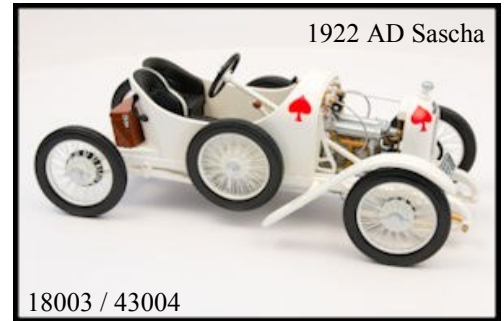

# Ferdinand Porsche Museum Exclusive Models

1:18 Scale All Plastic Hand-Built Models Featuring Detailed Interiors, Engines and Steering. Museum Display Case Included. Very Limited Production Runs.

## 1:18 & 1:43 Scale Models